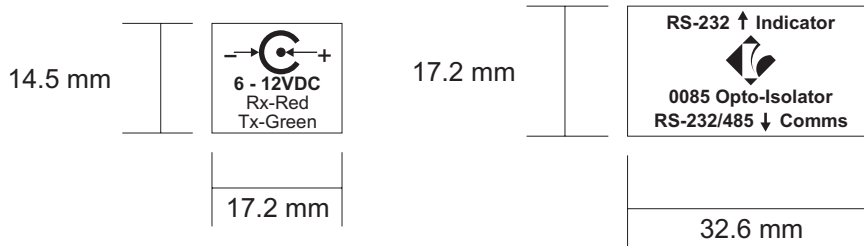

Drawing ID: 0085-300-110
Description: 0085 Opto-Isolator RS-232/485 Comms
Label Set (2 labels)

Converted to curves

INSTRUCTIONS:

Print Colors

- **Black:** 100% Black
- **Logo:** 100% Black and 100% White

Background: Clear

Material:

- This item shall be made of a clear self adhesive pressure sensitive film with a matt to satin surface appearance.
- Material to be approved upon inspection of sample.

Outline:

The outline shown is not to be printed and shall be the cut edge.