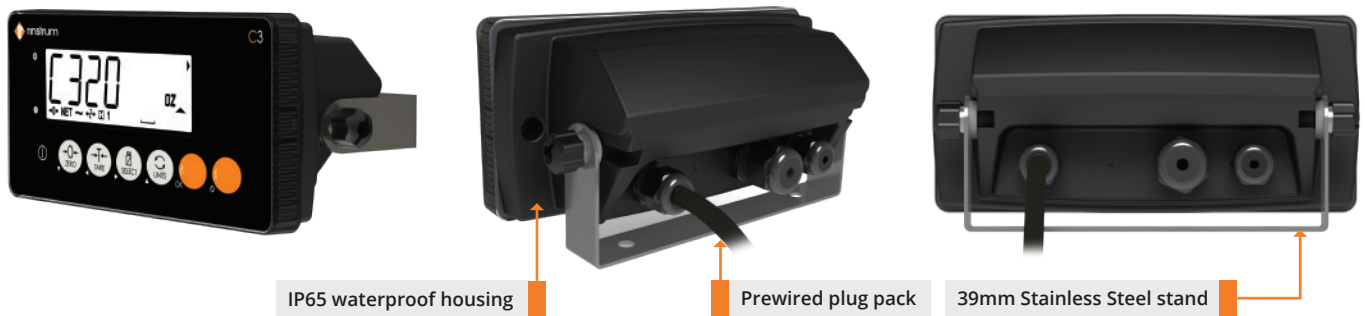

# C320 Housing Options

## C320-G

Complete unit with AA battery boot version with plug pack

## C320-H

Complete unit with fully sealed boot with plug pack and stainless-steel bracket

Local Dealer

Contact Us