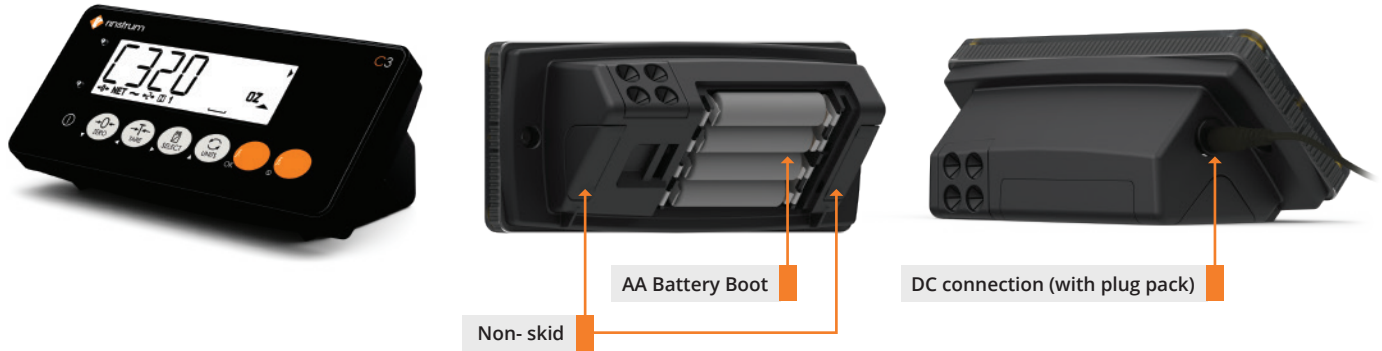

## C320-G

Complete unit with AA battery boot version with plug pack

## C320-H

Complete unit with fully sealed boot with plug pack and stainless-steel bracket

Local Dealer

Contact Us