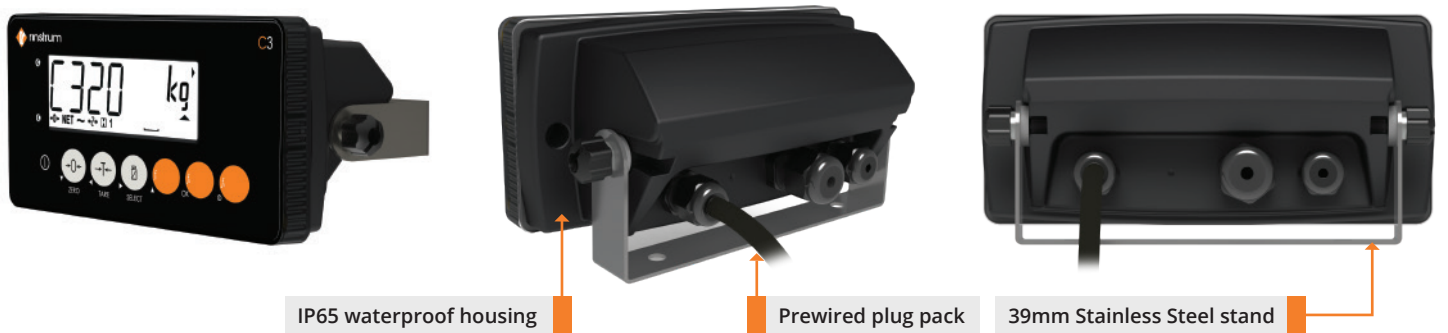

C320 Housing Options

C320-G

Complete unit with AA battery boot version with plug pack

C320-H

Complete unit with fully sealed boot with plug pack and stainless-steel bracket

Local Dealer

Contact Us