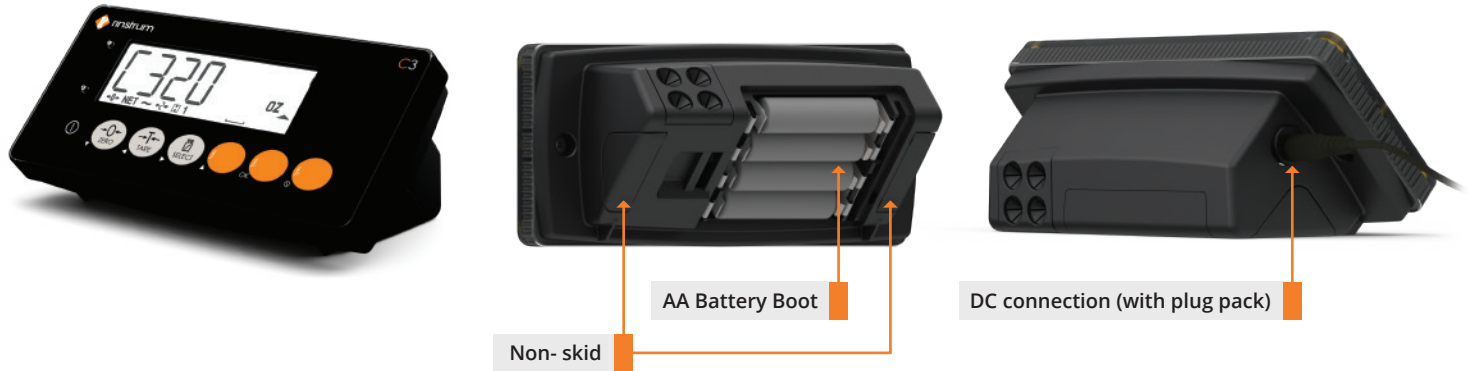

C320 Housing Options

C320-G

Complete unit with AA battery boot version with plug pack

C320-H

Complete unit with fully sealed boot with plug pack and stainless-steel bracket

Local Dealer

Contact Us